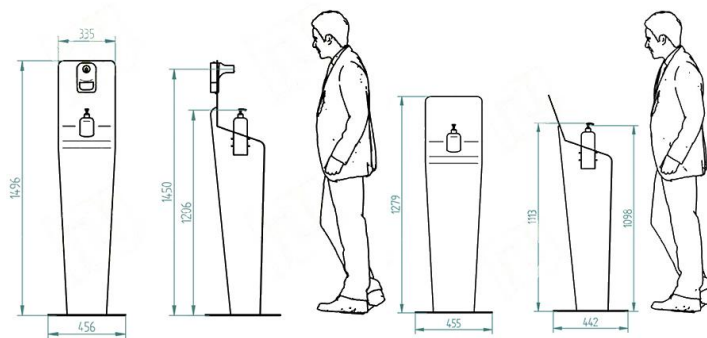

ENVELOPE DIMENSIONS

MOST COMMON APPLICATIONS

- > Shop access.
- > Temperature control.
- > Identification.
- > Hand disinfection.
- > Security.
- > Advertising.
- > Digital menu.
- > Interactive Commands.

ALTERNATIVE REFERENCES

- > eDispenser
- > eSanitizer
- > eTótem Sanitizer

MOST COMMON SECTORS

- > Tourism, hotel and catering.
- > Communication, advertising and marketing.
- > Fairs, congresses and exhibitions.
- > Banking and insurance.
- > City councils.
- > Supermarkets.
- > Museums and libraries.
- > Shops and pharmacies.

SUCCESS STORIES