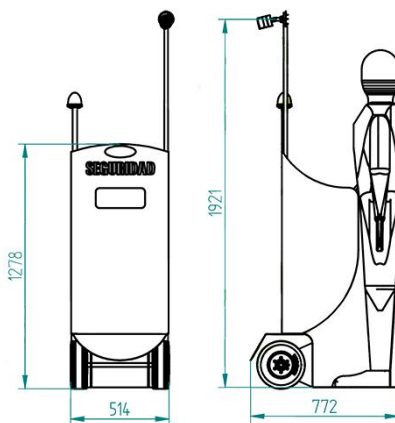

PRODUCT SIZES AND PRODUCT VERSIONS